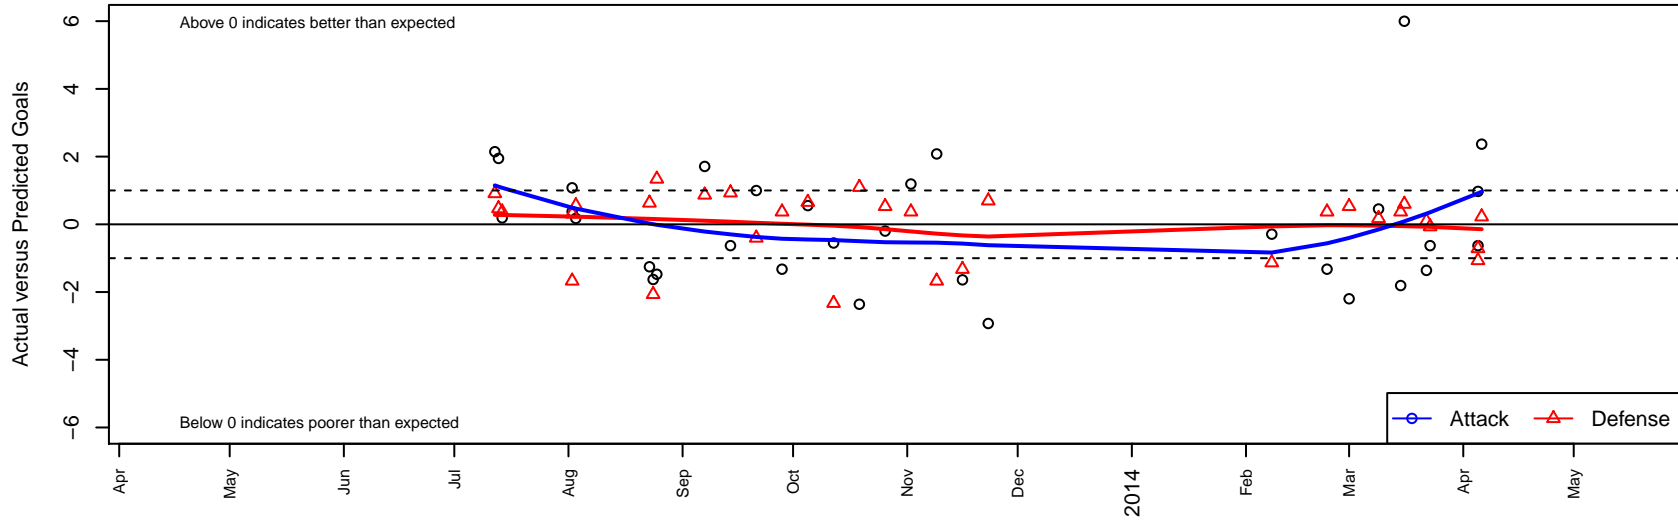

MVP Rapids White B01

Maple Valley SA
 Maple Valley, WA
 B01 total strength=510
 attack=0.39 defense=0.34
 fall league = PSPL Copa U12, Spr PSPL Copa
 alt names used:
 MVP Rapids B01 White
 MVP Rapids 01 White
 MVP Rapids White
 MVP Rapids '01 White
 MAPLE VALLEY PREMIER MVP RAPIDS 01 V

Venues played:
 ISC Gunners Invitational BU12
 Marysville Strawberry Classic BU12 Group 1
 Xtreme Cup BU12
 PSPL Copa U12
 Spr PSPL Copa U12
 WA Cup BU12 Bronze U12

MVP Rapids White B01
 Dots are actual minus expected GF (blue circles) and GA (red triangles).
 Blue line is smoothed change in attack strength. Red is smoothed change in defense strength.